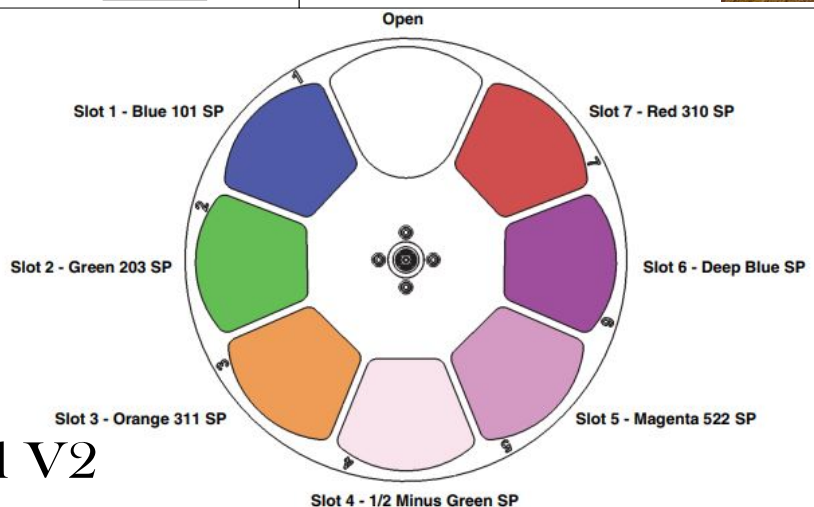

INTO THE WOODS

Magic Sheet

Spotlight Color		House Lights and Specials	
Frame 1 -R132	Frame 4 -R60	House Lights: 400 CS SP: 200 Trap SP: 210 Conductor SP: 401 Narrator SP: 402	
Frame 2 -R119	Frame 5 -R02		
Frame 3 -R54	Frame 6 -L201		

1	2	3	4	5	6	7	8	9	10	11	12	13	14	15	16	17	18